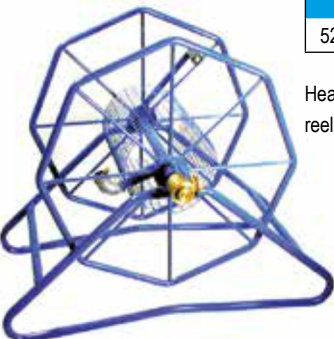

FREESTANDING

Catalogue No	Capacity	Price £
52-10-25	80M 1" (120M 3/4")	407.70

Heavy duty professional freestanding hose reel with quick couplings.