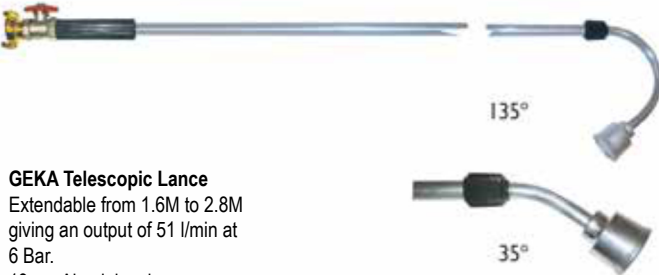

TELESCOPIC LANCE

GEKA Telescopic Lance

Extendable from 1.6M to 2.8M giving an output of 51 l/min at 6 Bar.

19mm Aluminium lance
Outlet: Threaded 3/4" Male

Catalogue No	Angle	Price £
15-65-00	135°	117.20
15-60-00	35°	117.20